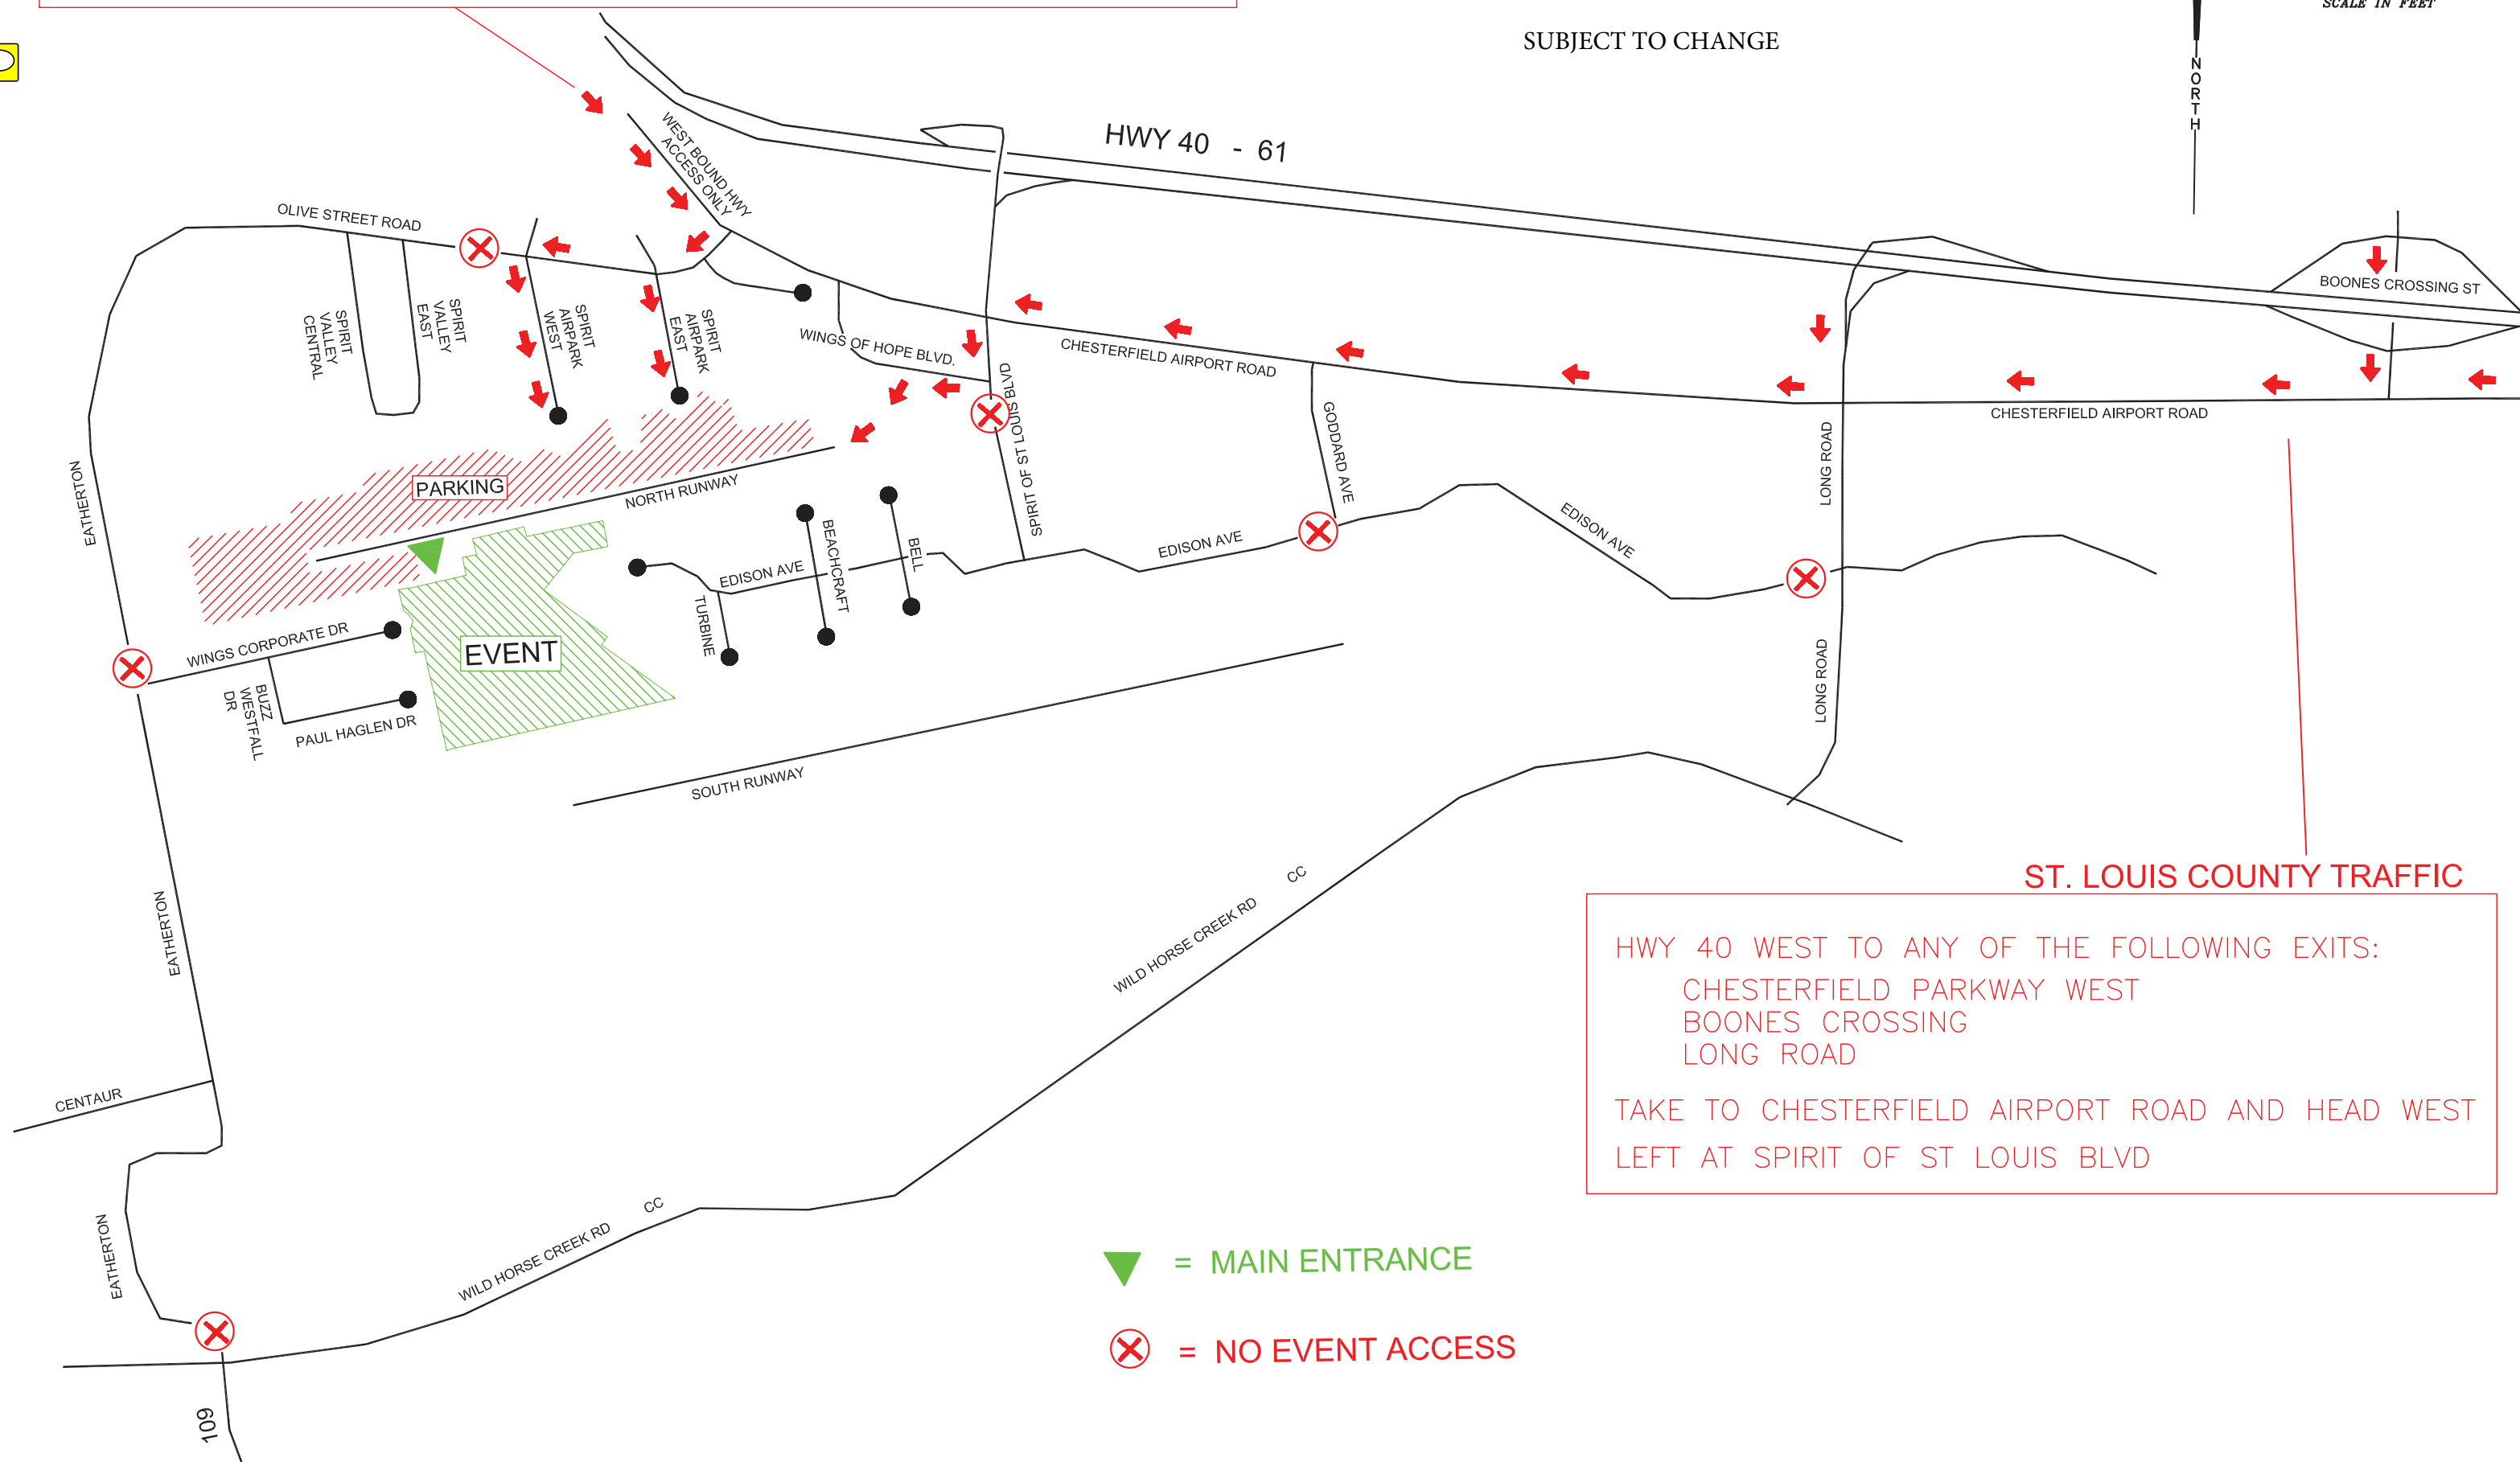

ST. CHARLES COUNTY TRAFFIC

HWY 40 EAST TO CHESTERFIELD AIRPORT ROAD
RIGHT ON OLIVE STREET THEN LEFT AT SPIRIT AIRPARK DR. EAST OR WEST

2016 AIR SHOW PLANNING AREA ROADWAYS

SUBJECT TO CHANGE

ST. LOUIS COUNTY TRAFFIC

HWY 40 WEST TO ANY OF THE FOLLOWING EXITS:
CHESTERFIELD PARKWAY WEST
BOONES CROSSING
LONG ROAD
TAKE TO CHESTERFIELD AIRPORT ROAD AND HEAD WEST
LEFT AT SPIRIT OF ST LOUIS BLVD

- ▼ = MAIN ENTRANCE
- ⊗ = NO EVENT ACCESS