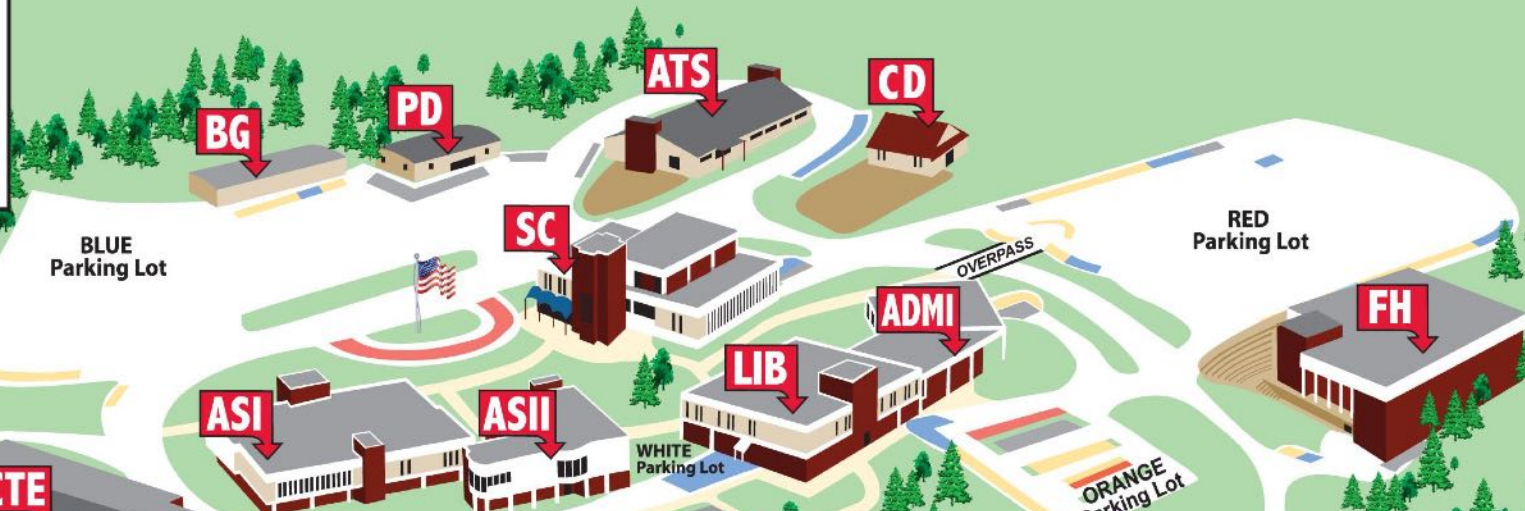

Jefferson College

HILLSBORO CAMPUS MAP

Jefferson College, Hillsboro, MO Maps and Directions

<https://www.google.com/maps/d/viewer?mid=1EBrijdmvVywImSqc6lf_BJNlNw&usp=sharing>

Jefferson College Student Center

[Googlemaps - Jefferson College Student Center](#)

Jefferson College Observatory Parking Lot =

[Googlemaps - Jefferson College Observatory Parking Lot](#)

Jefferson College Observatory Parking Lot

[NSN Jefferson College Observatory Parking Lot](#)