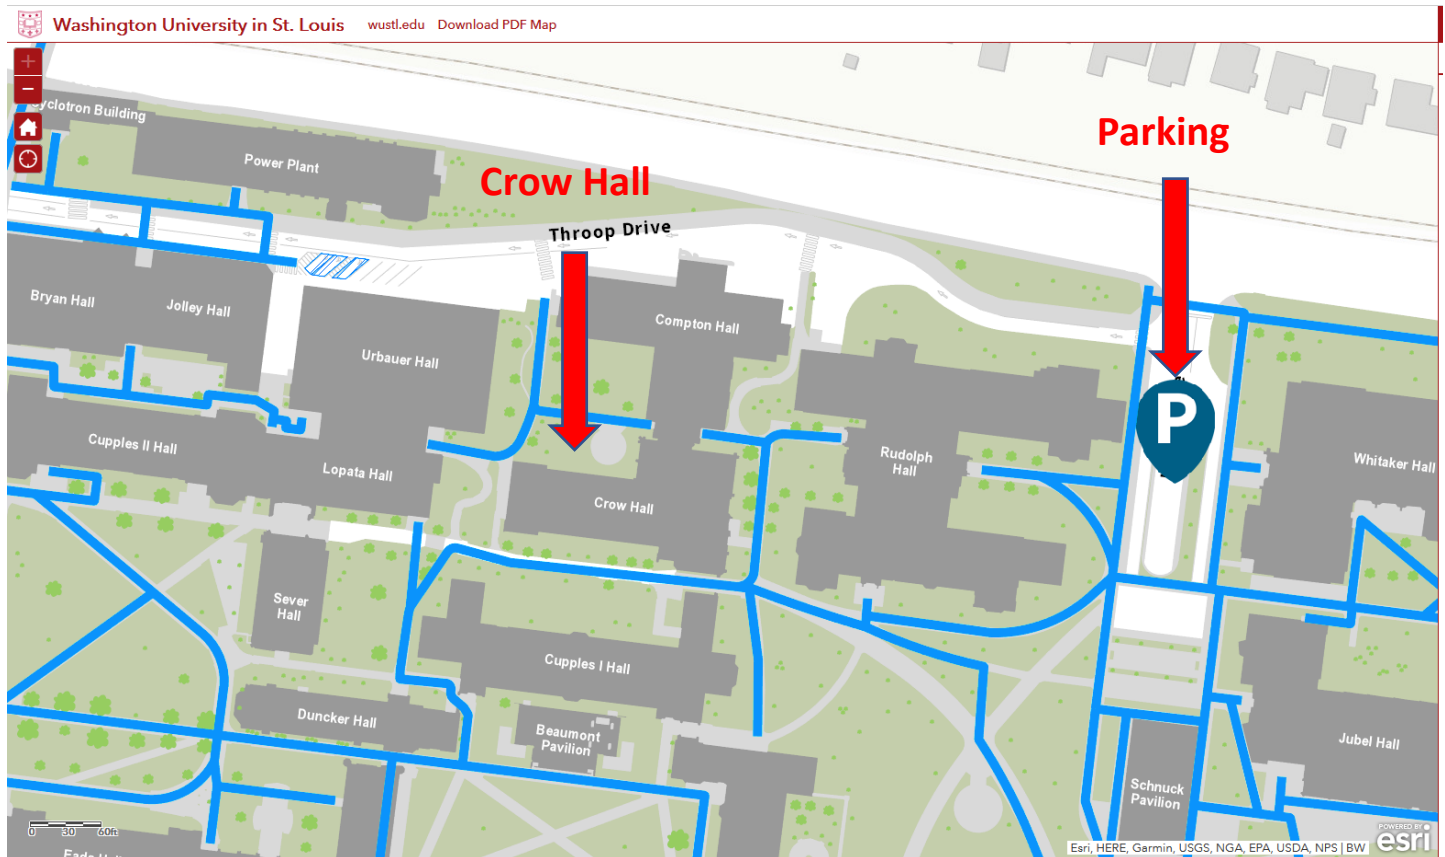

Washington University Campus (Map View)

Knicht Center

Washington University in St. Louis Maps and Directions

[Washington University Campus Map](#)

[Washington University Detailed Campus Map](#)

Jefferson College Campus (1000 Viking Dr, Hillsboro, MO 63050)

Student Center Star-B-Q

Jefferson College, Hillsboro, MO Maps and Directions

https://www.google.com/maps/d/viewer?mid=1EBrdmvVywImSqc6lf_BJnLoTlwpZNw&usp=sharing
(opens)

Jefferson College Student Center (38.260413, -90.560079; Student Center, 1000 Viking Dr, Hillsboro, MO 63050)

[Googlemaps - Jefferson College Student Center \(opens\)](#)

[Googlemaps - Jefferson College Student Center Entrance](#)

Jefferson College Observatory (38.263863, -90.556487; 9873 Farm Road, Hillsboro, MO 63050)