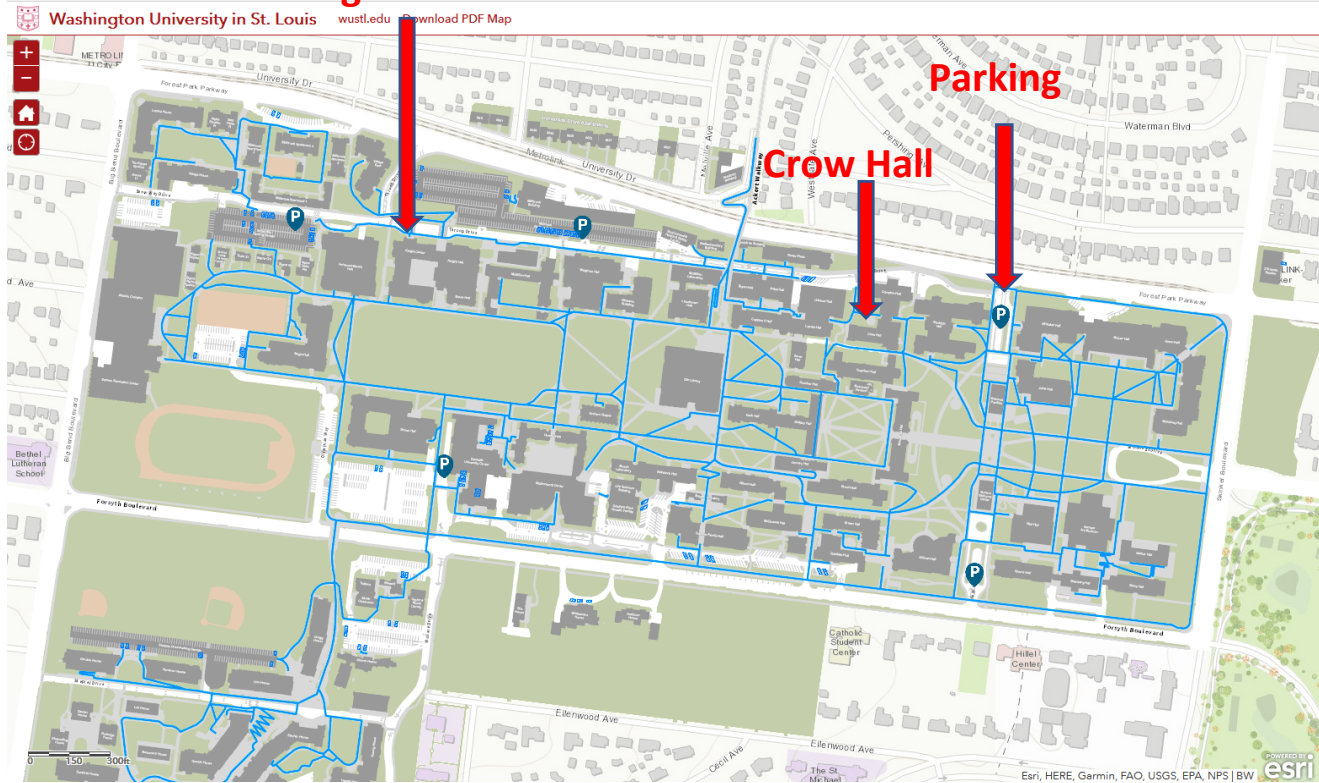

Washington University Campus (Map View)

Knicht Center

Washington University in St. Louis Maps and Directions

[Washington University Campus Map](#)

[Washington University Detailed Campus Map](#)

Jefferson College Campus (1000 Viking Dr, Hillsboro, MO 63050)

Student Center Star-B-Q

Jefferson College, Hillsboro, MO Maps and Directions

https://www.google.com/maps/d/viewer?mid=1EBrdmvVywImSqc6lf_BJnLoTlwpZNw&usp=sharing
(opens)

Jefferson College Student Center (38.260413, -90.560079; Student Center, 1000 Viking Dr, Hillsboro, MO 63050)

[Googlemaps - Jefferson College Student Center \(opens\)](#)

[Googlemaps - Jefferson College Student Center Entrance](#)

Jefferson College Observatory (38.263863, -90.556487; 9873 Farm Road, Hillsboro, MO 63050)