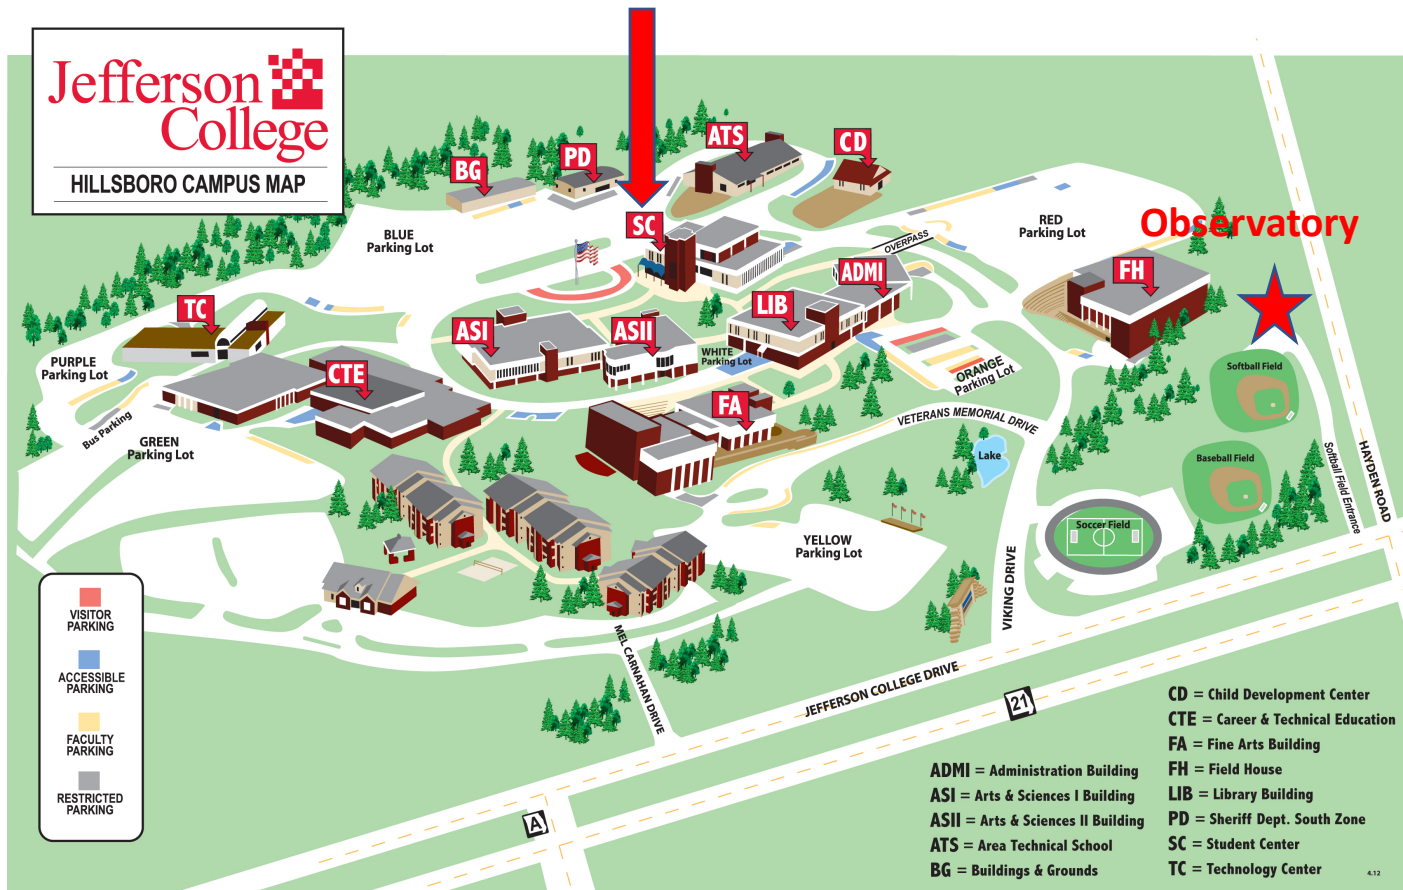

Washington University Campus (Map View)

Knicht Center

Washington University in St. Louis Maps and Directions

[Washington University Campus Map](#)

[Washington University Detailed Campus Map](#)

Jefferson College Campus (1000 Viking Dr, Hillsboro, MO 63050)

Student Center Star-B-Q

Jefferson College, Hillsboro, MO Maps and Directions

https://www.google.com/maps/d/viewer?mid=1EBrdmvVywImSqc6lf_BJnLoTlwpZNw&usp=sharing
(opens)

Jefferson College Student Center (38.260413, -90.560079; Student Center, 1000 Viking Dr, Hillsboro, MO 63050)

[Googlemaps - Jefferson College Student Center \(opens\)](#)

[Googlemaps - Jefferson College Student Center Entrance](#)

Jefferson College Observatory (38.263863, -90.556487; 9873 Farm Road, Hillsboro, MO 63050)